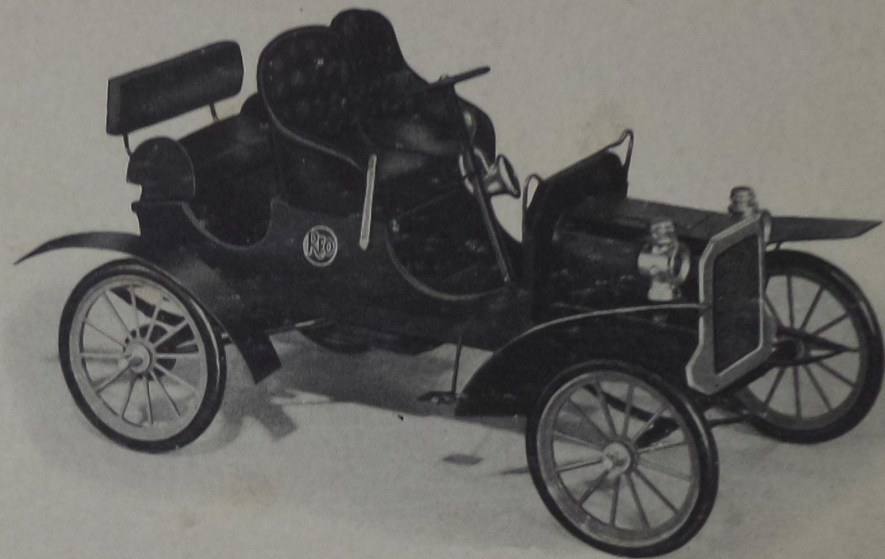

# SMALLSTER

AUTO KIT

3/4 INCH SCALE MODEL

1905 REO RUNABOUT

\$150  
FADOR'S AUTHENTIC