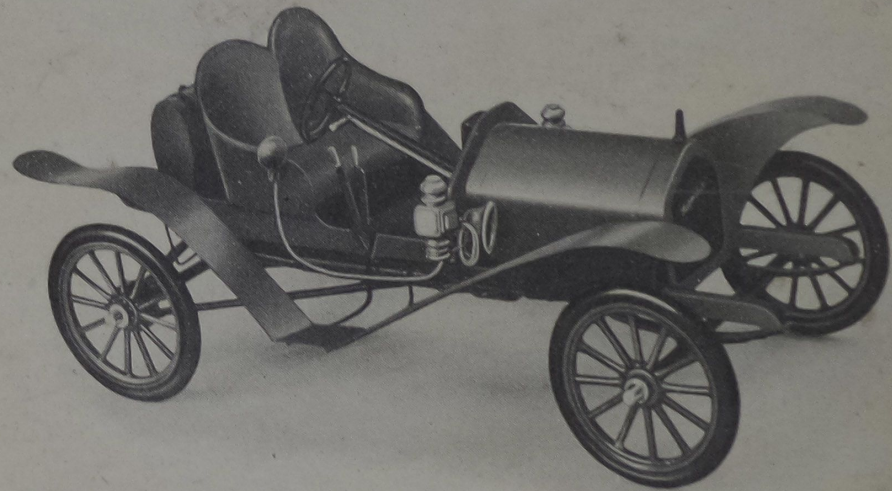

FADOR'S AUTHENTIC

SMALLSTER

AUTO KIT

3/4 INCH SCALE MODEL